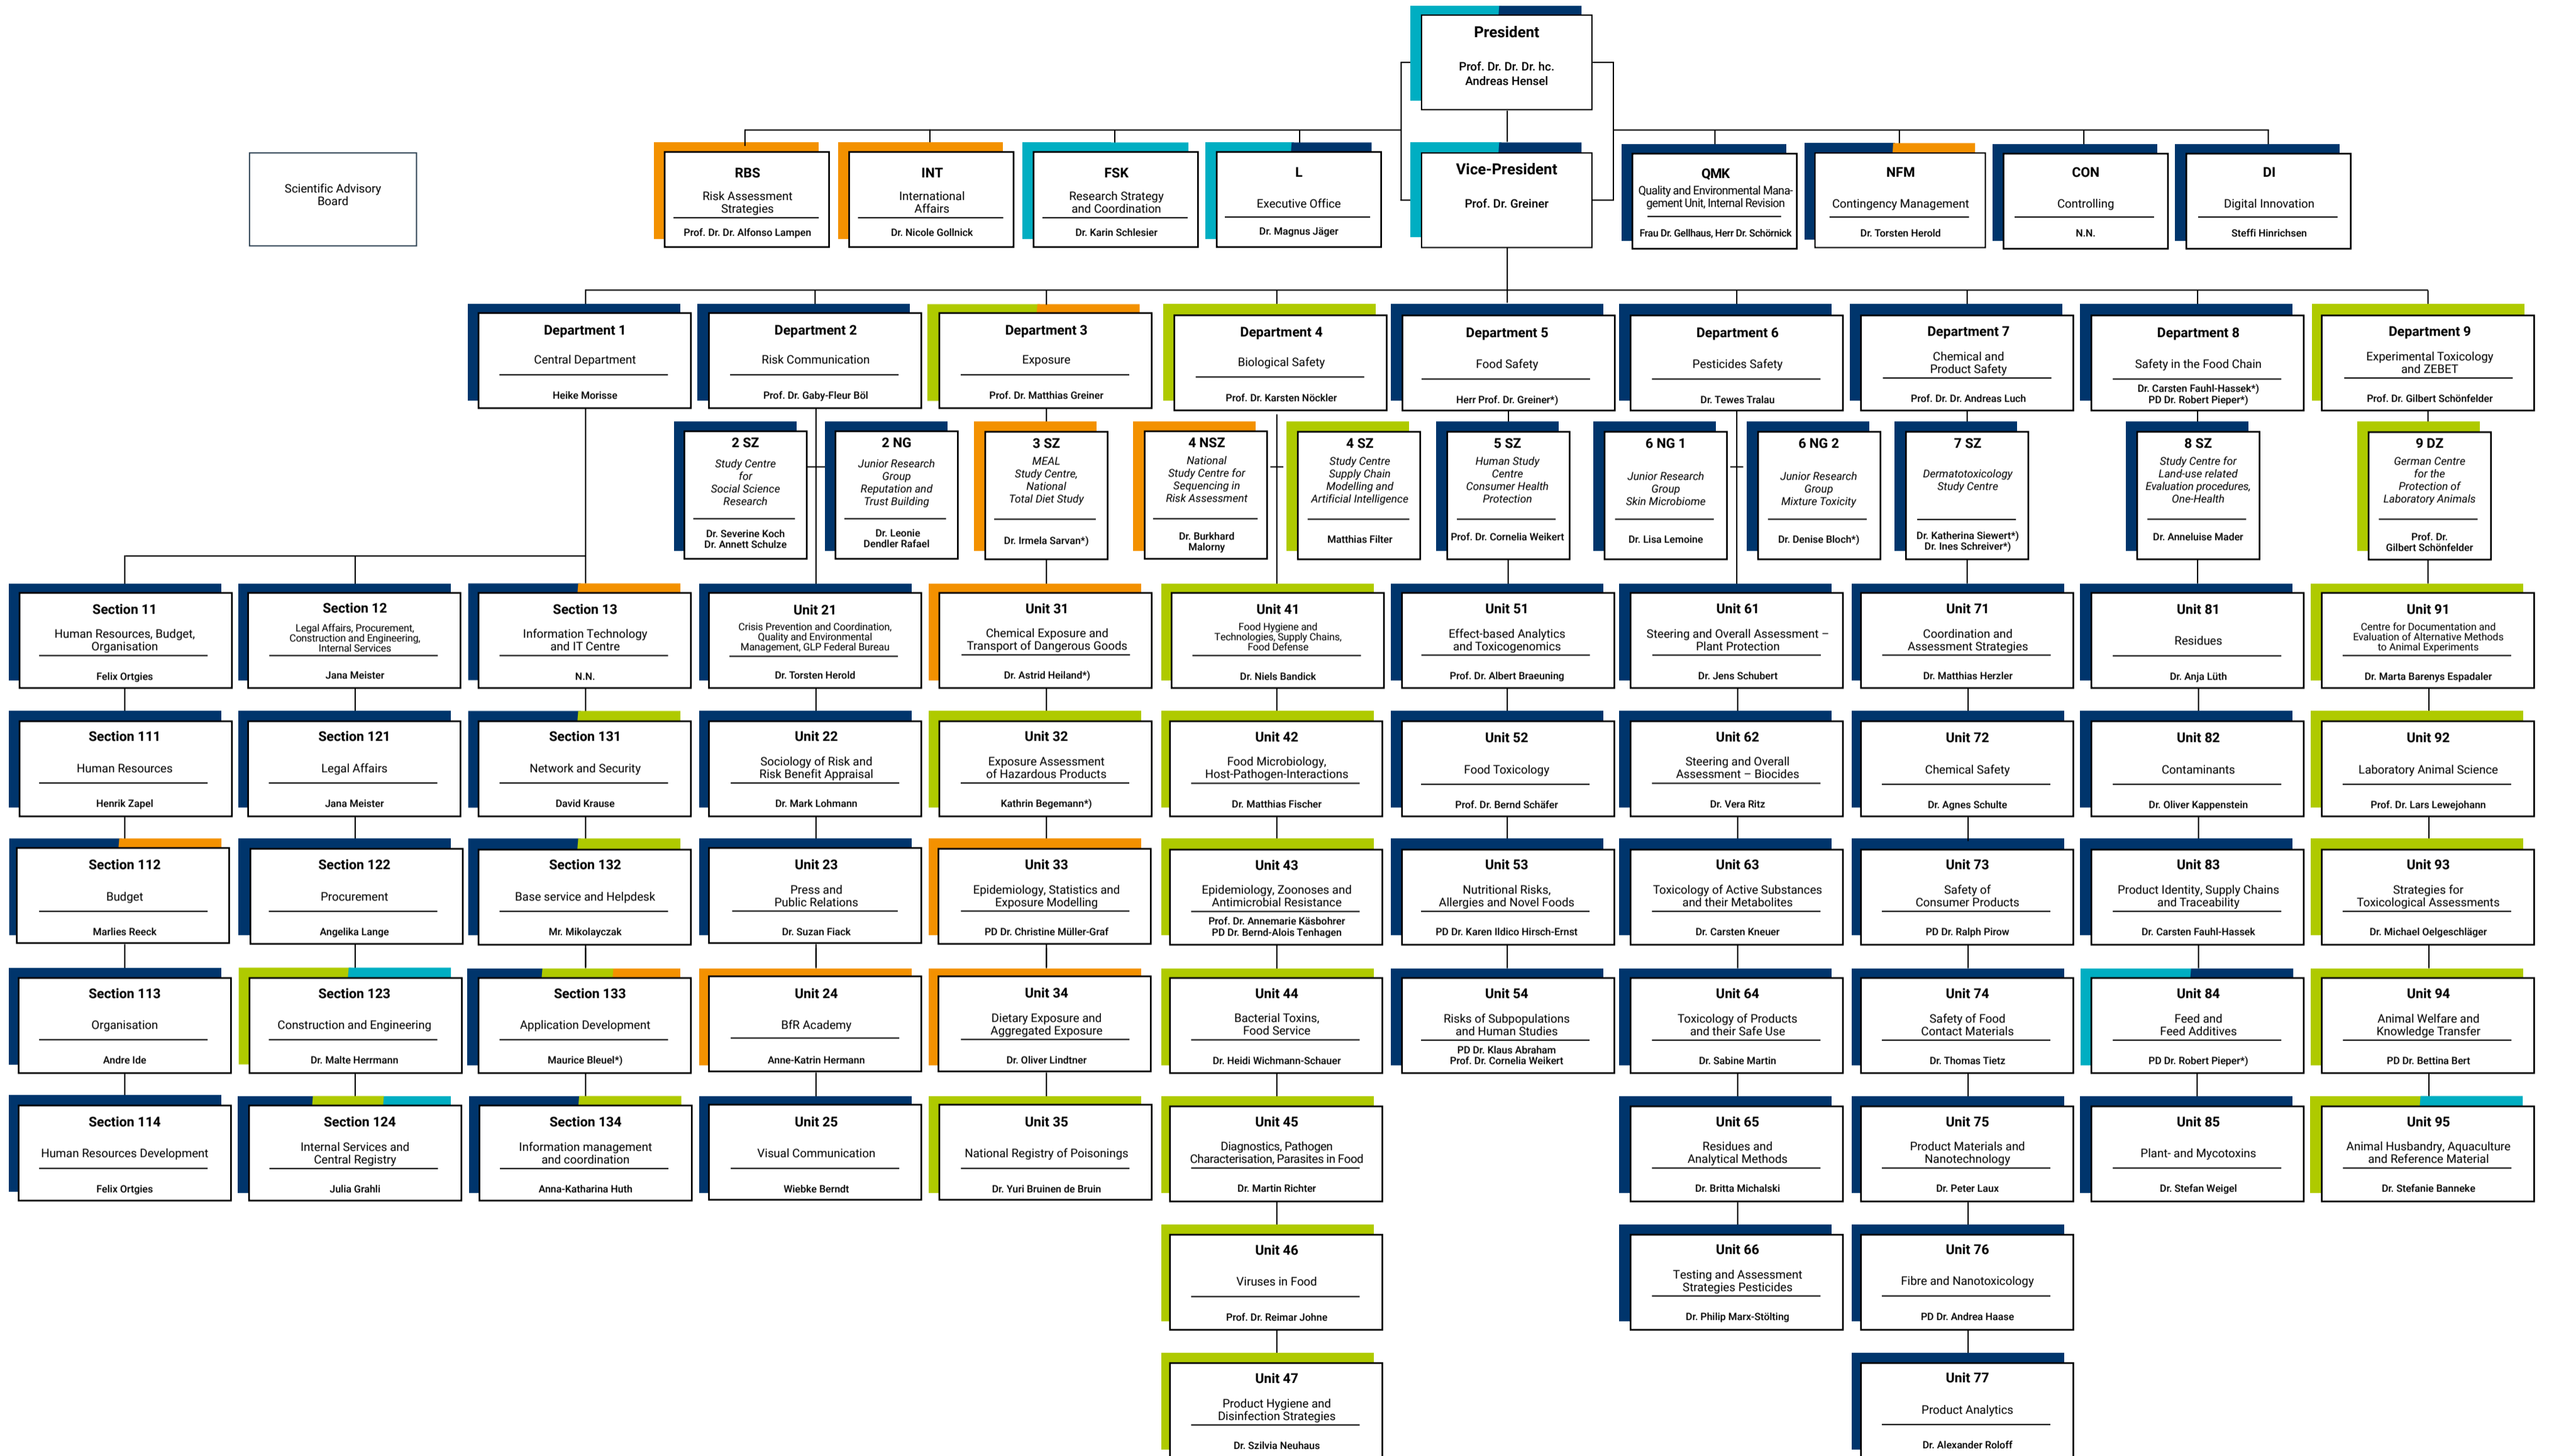

Organisation Chart and Locations German Federal Institute for Risk Assessment (BfR)

* Temporary appointment or entrusted with the performance of tasks
) Reporting

Locations

- Berlin Jungfernheide**
Max-Dohrn-Straße 8–10
10589 Berlin
GERMANY
Phone +49 30 18412-0
Fax +49 30 18412-99099
- Berlin Marienfelde**
Diedersdorfer Weg 1
12277 Berlin
GERMANY
Phone +49 30 18412-0
Fax +49 30 18412-99099
- Berlin Alt-Marienfelde**
Alt-Marienfelde 17–21
12277 Berlin
GERMANY
Phone +49 30 18412-0
Fax +49 30 18412-99099
- Berlin Nahmitzer Damm**
Nahmitzer Damm 12
12277 Berlin
GERMANY
Phone +49 30 18412-0
Fax +49 30 18412-99099