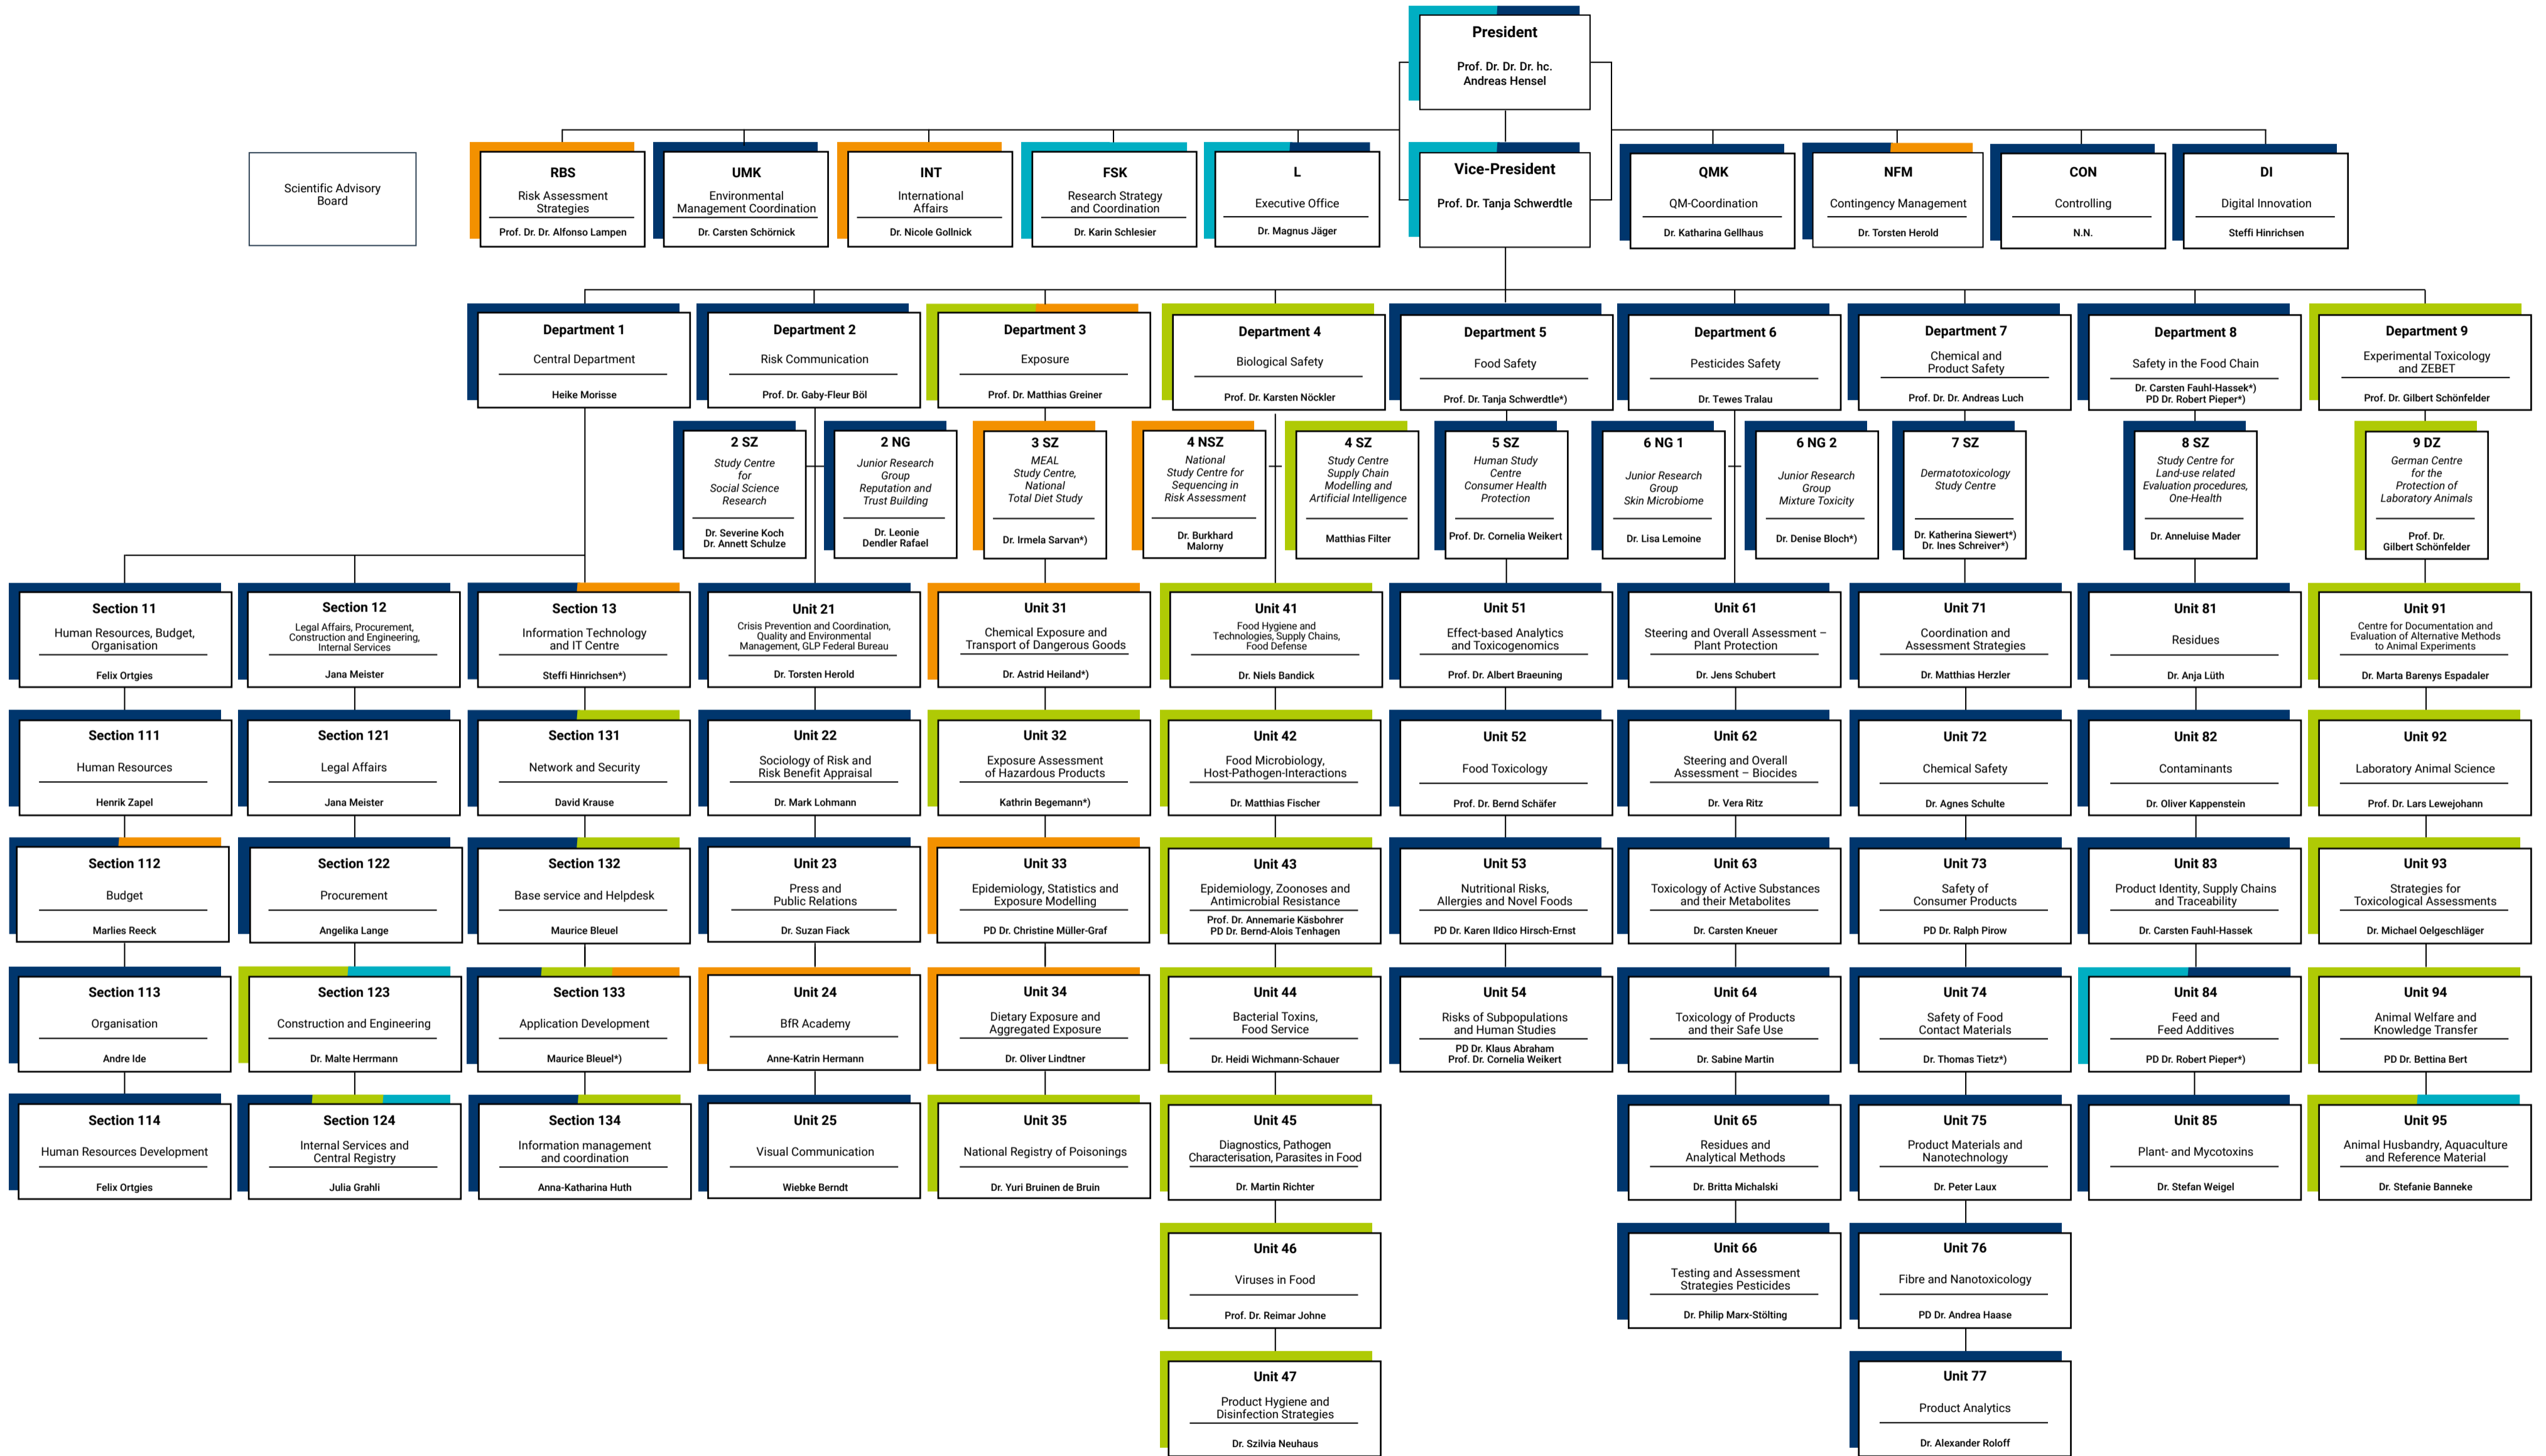

Organisation Chart and Locations German Federal Institute for Risk Assessment (BfR)

Locations

- Berlin Jungfernheide**
Max-Dohrn-Straße 8–10
10589 Berlin
GERMANY
Phone +49 30 18412-0
Fax +49 30 18412-99099
- Berlin Marienfelde**
Diedersdorfer Weg 1
12277 Berlin
GERMANY
Phone +49 30 18412-0
Fax +49 30 18412-99099
- Berlin Alt-Marienfelde**
Alt-Marienfelde 17–21
12277 Berlin
GERMANY
Phone +49 30 18412-0
Fax +49 30 18412-99099
- Berlin Nahmitzer Damm**
Nahmitzer Damm 12
12277 Berlin
GERMANY
Phone +49 30 18412-0
Fax +49 30 18412-99099

* Temporary appointment or entrusted with the performance of tasks
) Reporting